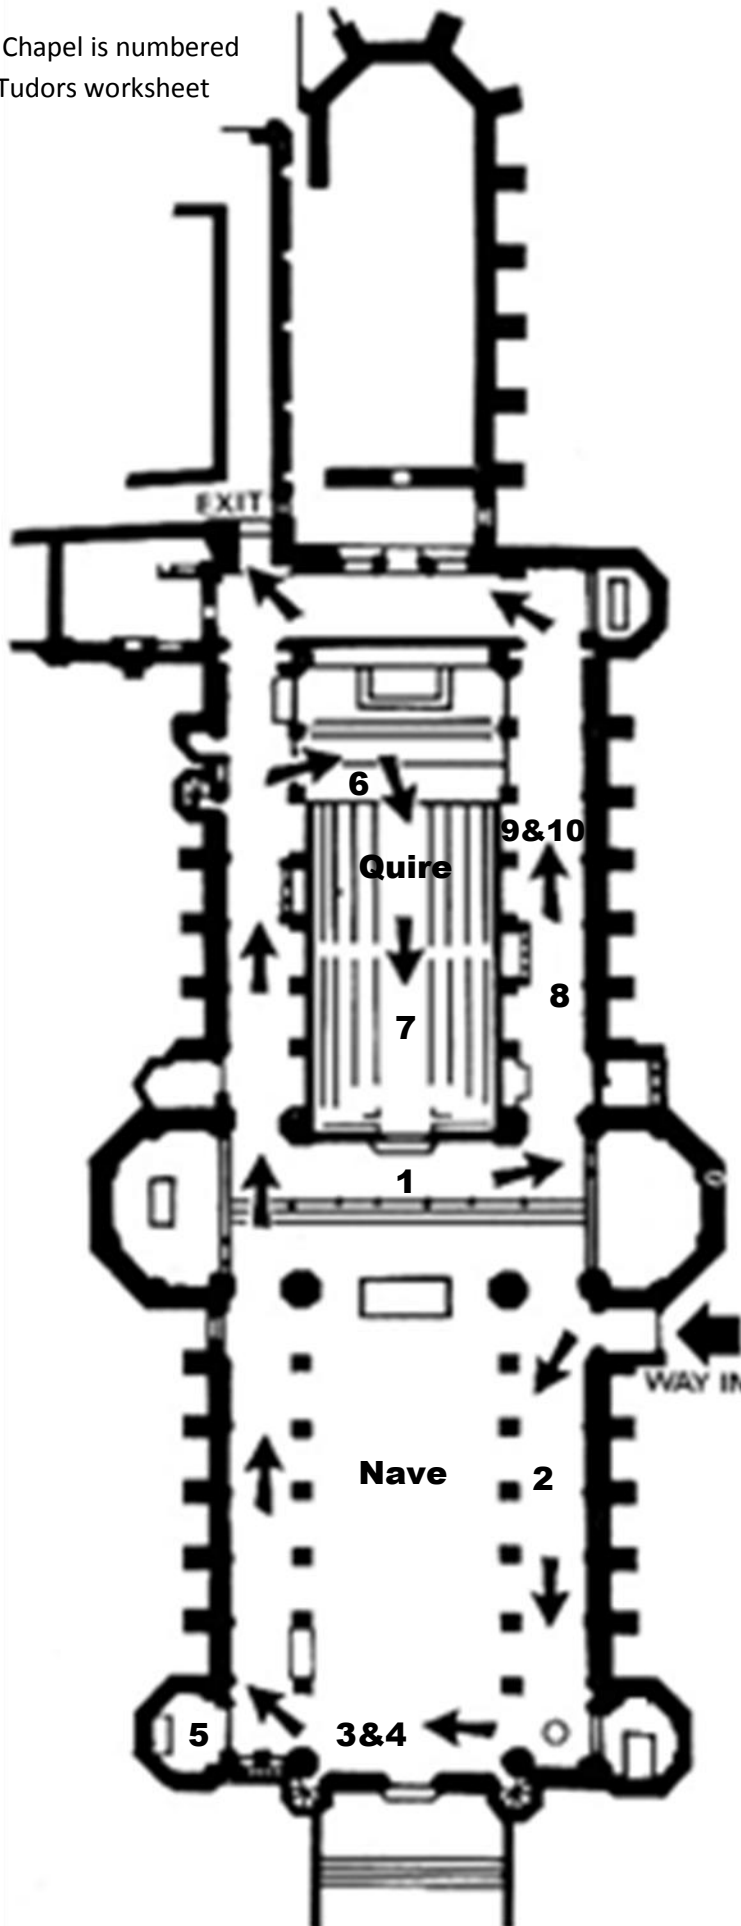

# Map for Tudor Worksheet

This map of St George's Chapel is numbered to correspond with the Tudors worksheet and background notes.

1. Nave crossing
2. Look for Bray hemp brake (symbol can be found throughout St George's Chapel)
3. West Window
4. West Window mystery man
5. Urswick Chantry Chapel
6. To view Katherine of Aragon's window
7. Henry VIII's ledger stone
8. Katherine of Aragon's book
9. Stained glass of Tudors
10. Degraded Knight's stall plate