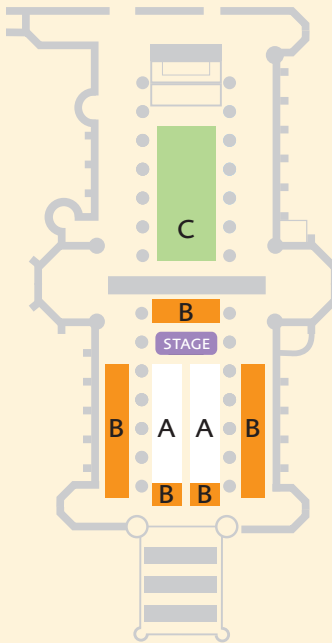

DECEMBER CONCERTS 2010

MESSIAH

with Charivari Agréable and Ana-Maria Rincon, Soprano
8 & 9 December at 7.30pm

FESTIVO

with Staines Brass
Music and readings for Christmas
16 December at 7.45pm

Choir of St George's Chapel Windsor Castle
Conducted by Timothy Byram-Wigfield

Ticket Order Form

Please detach and send with your payment to:

Concert Manager, 1 The Cloisters, Windsor Castle, Berkshire, SL4 1NJ – **With a SAE!**

Name	
Address	
Postcode	
Telephone	Email

A £30 Main Nave reserved seats – *no concessions*

B £20 All unreserved seating in the Nave – *concessions*

C £10 Quire unreserved seating, performers unseen – *no concessions*

Concessions: 10% discount for Castle Community, OAPs, children under 16, students and group bookings of 15 or more. Should you choose not to claim your concession the additional income generated would be greatly appreciated.

Vicars' Hall Reception: 8th/9th at 6.30pm; 16th at 6.45pm

This popular way to begin the evening offers a glass of mulled wine with hot and cold canapés and mince pies; Tickets cost £12.50.

All profits go to support the College's musical foundation, the Choral Partnership.

Concert	Date	£30 A	£20 B	£10 C	£12.50 Reception
MESSIAH	8th				
MESSIAH	9th				
FESTIVO	16th				

☐ please tick the box if you do not wish to be added to our Concert mailing list

Cheques should be made payable to:

St George's Chapel Enterprises

Total Payable £

and accompanied by a stamped addressed envelope

Buy a ticket for a performance of Messiah and one for Festivo in the same zone and receive 20% discount. (This applies to all seating zones)

Offer subject to availability at time of booking

St George's Chapel shop, open from 6:45pm for Christmas cards and gifts